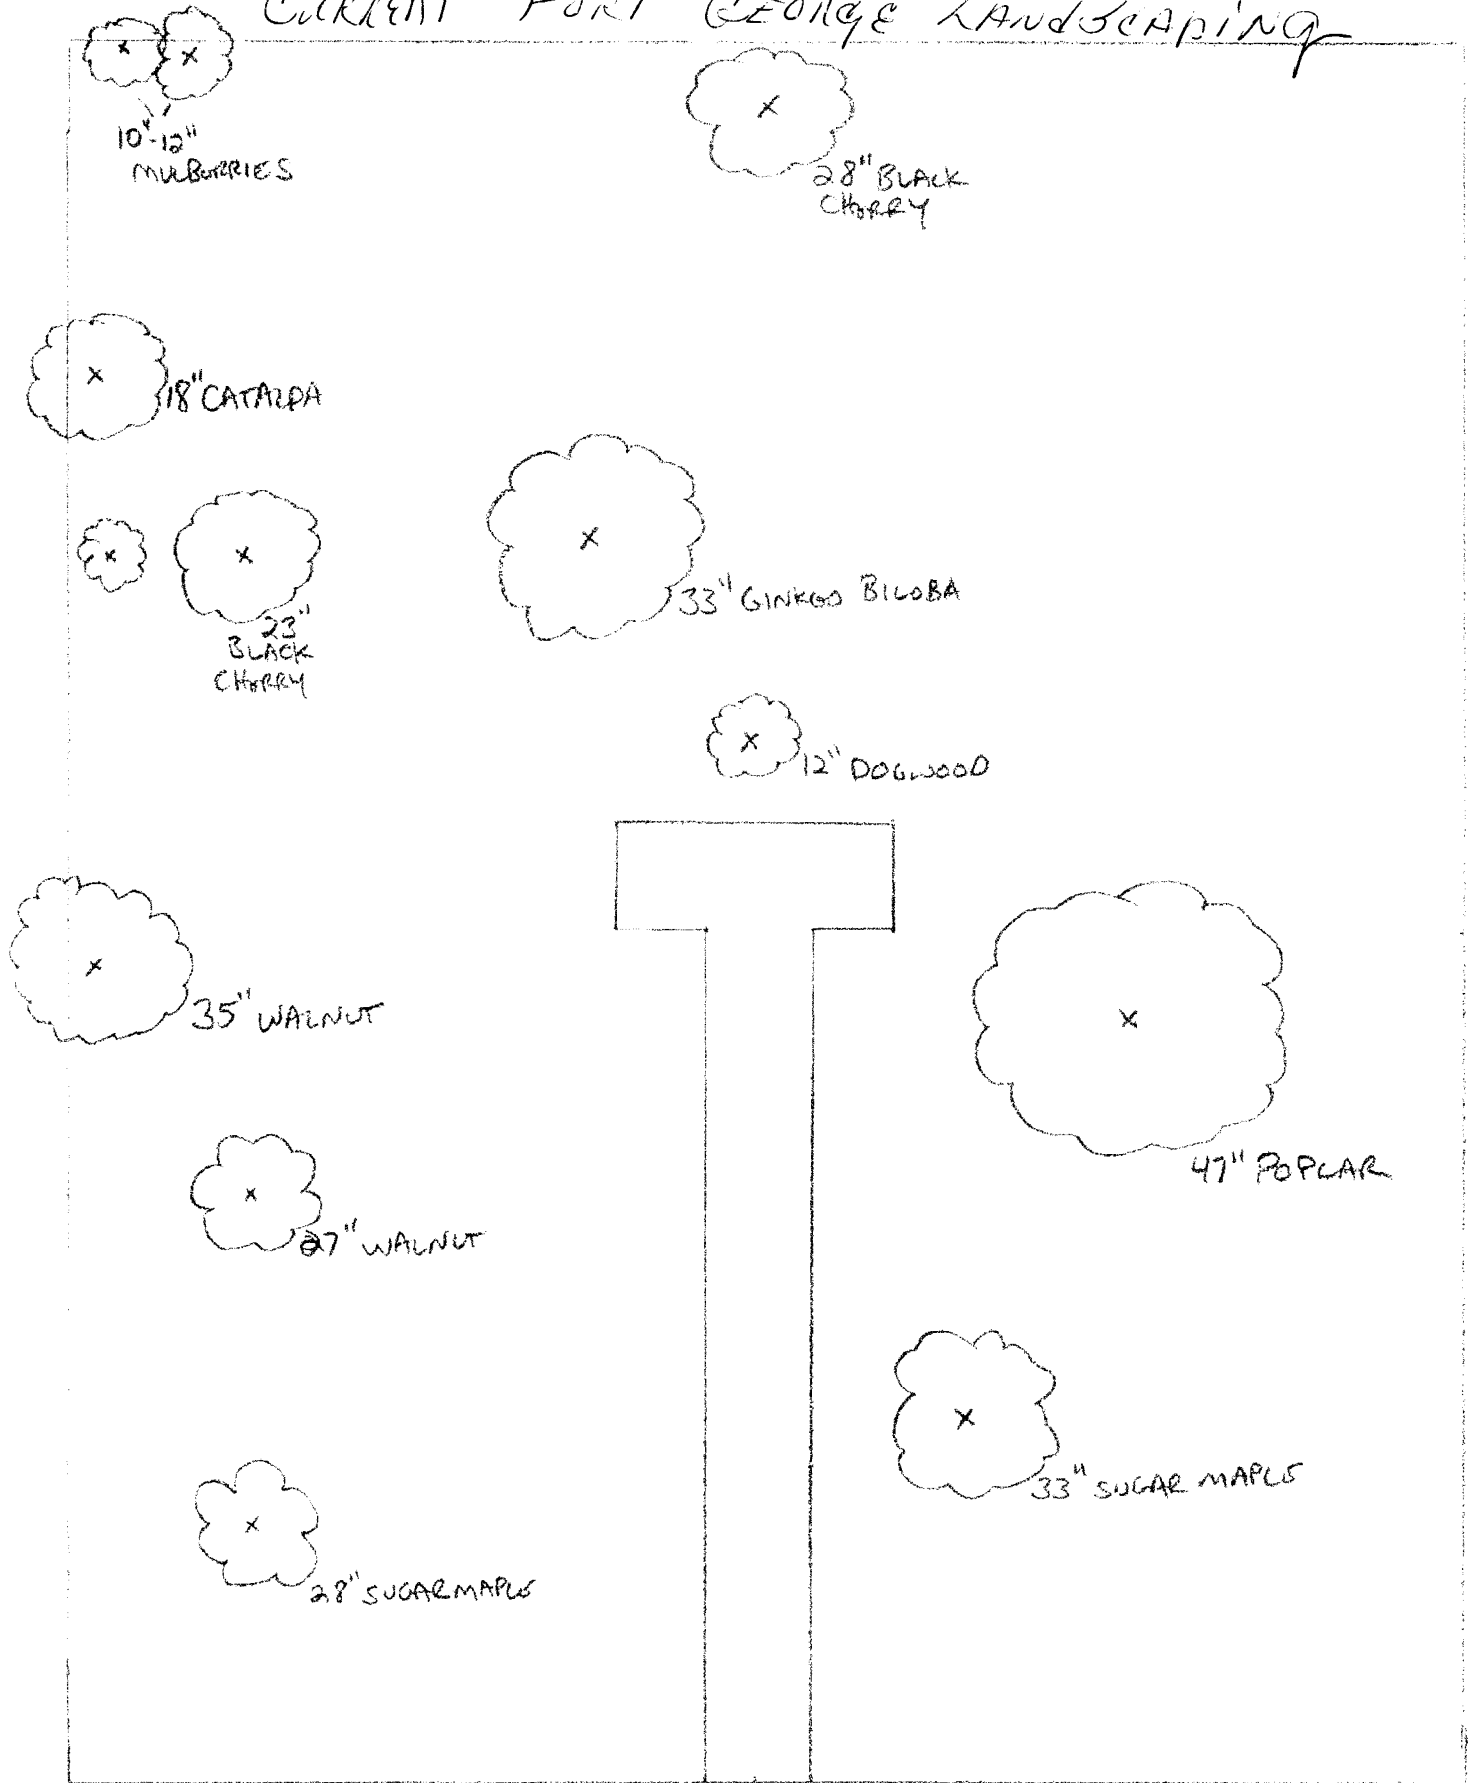

SANDRA MAP

1941 - Vacant lot, chapel removed

1941 - Vacant lot, chapel removed

CURRENT FORT GEORGE LANDSCAPING

"FORT GEORGE" CEMETARY 1260 S FLOYD ST.
LOUISVILLE, KY 40203

PRELIMINARY LANDSCAPING OF FULTON COLLEGE