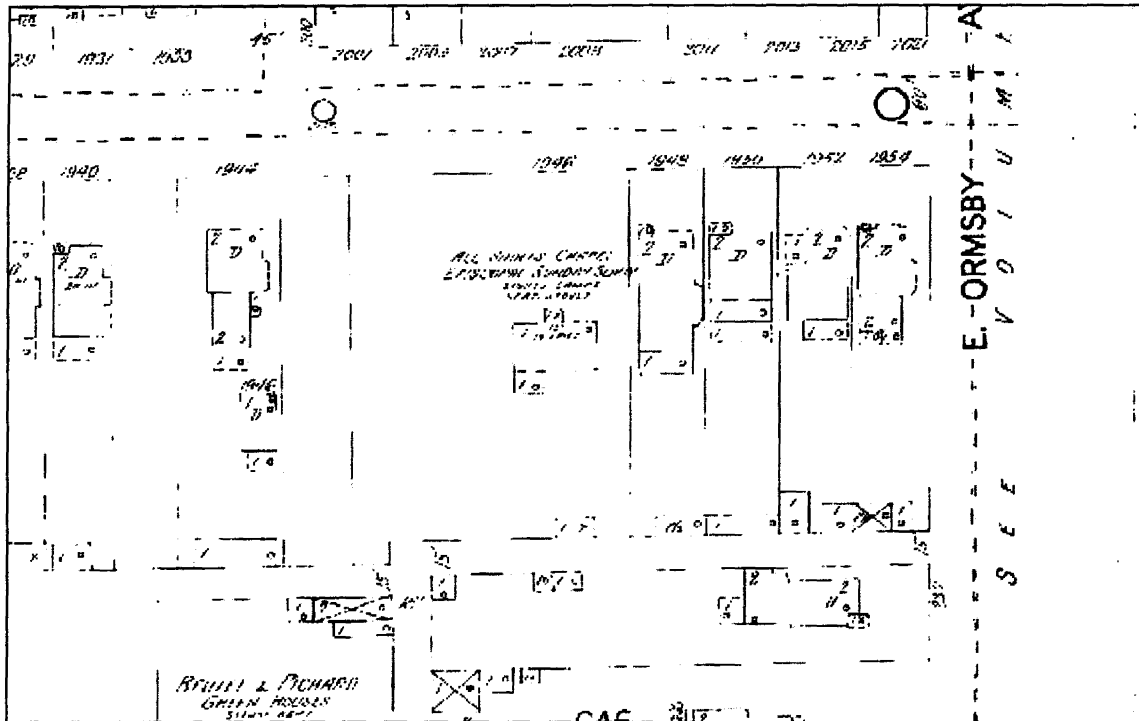

SANDRA MAP

1941 - Vacant lot, chapel removed

1941 - Vacant lot, chapel removed

CURRENT FORT GEORGE LANDSCAPING

"FORT GEORGE" CEMETARY 1260 S FLOYD ST.
LOUISVILLE, KY 40203

PRELIMINARY LANDSCAPING OF FULTON COLLEGE